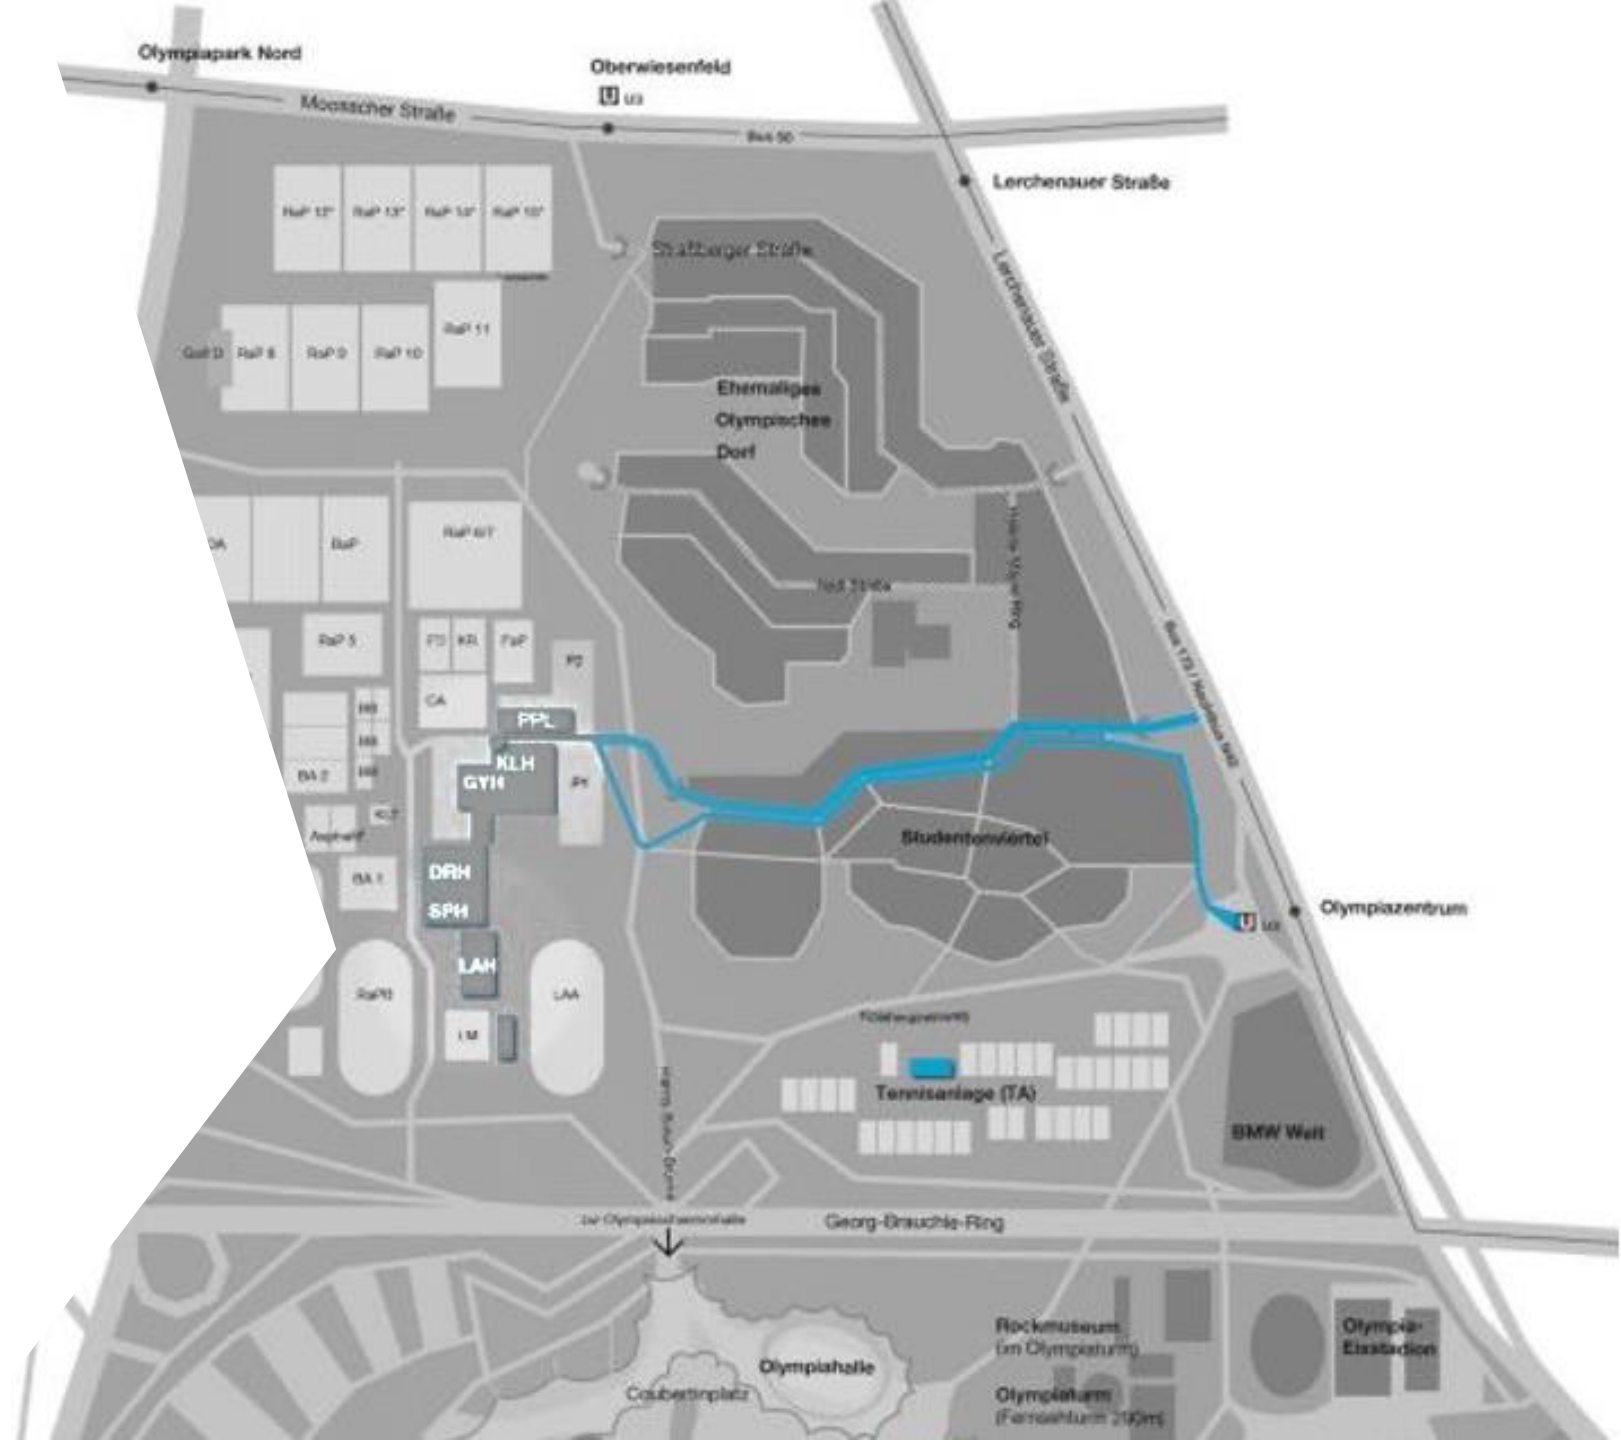

WHERE TO FIND US

Most courses take place at the Campus in the Olympic park:

Subway station: **Olympiazentrum**

TUM Campus im Olympiapark
Connollystr. 32, 80809 München

OLYMPIC GAMES 1972

Facilities:

- Olympia parc
- Olympic swimming hall
- Beach- and tennis courts

1.

LOCATIONS

1. Olympiapark Campus

11 sports halls
15 football fields
an indoor and outdoor climbing and bouldering facility
beach and tennis complex with 13 beach volleyball courts and 21 tennis courts.
Olympic Swimming Hall.

2.

2. Freising, Triesdorf and Landshut

sports halls
Dance and gymnastics halls
Beachvolleycourts
football fields

3.

3. Watersports area Starnberger See

Water Sports

4.

4. Olympia-Regatta-Anlage in Oberschleißheim