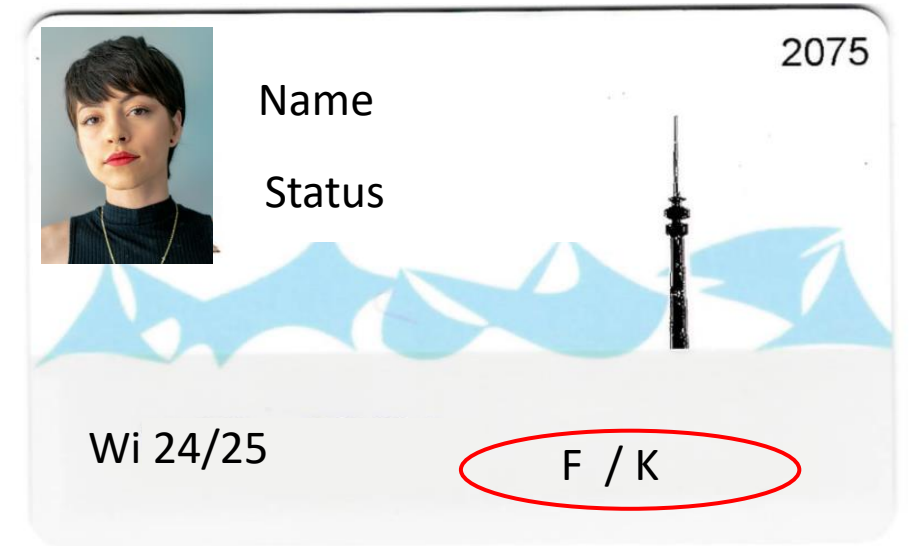

S-LMU | 80100-3162

Angebot

Schwimmen - Freies Schwimmen
Freies Schwimmen Sommer 2024

gültig

15.04.2024-13.10.2024

TICKETS

What ticket do I need?			
All university sports events	Basic-Ticket		
Use of the fitness studio Campus Munich	Basic-Ticket	Ticket-F	Introductory course
Use of the climbing and bouldering facilities	Basic-Ticket	Ticket_K	Climbing proof
Use of bouldering facilities only	Basic-Ticket	Ticket-B	-
Use of the fitness studio in Freising	Basic-Ticket	Ticket-T	-

Only for the **F and K ticket**, you will need the **ZHS card**. You can request one at the **ZHS-Servicepoint**, located at the Olympia Campus.

BOOK YOUR COURSE!

Date	Time	Course
1.10.2024	09:00	Basic Ticket
04.10.2024	09:00	Mountain and Climbing Sports
04.10.2024	15:00	Freising (all courses)
07.10.2024	09:00	Ball and Game Sports
07.10.2024	15:00	Gymnastics and Athletics
08.10.2024	09:00	Water Sports Indoor/Outdoor
08.10.2024	15:00	Martial Arts
09.10.2024	09:00	Fitness and Health
10.10.2024	09:00	Dance Sports
10.10.2024	15:00	Trend and Leisure Sports
11.10.2024	09:00	Workshops (Dates until Dec. 2024)
14.10.2024	09:00	Winter Sports
02.12.2024	09:00	Workshops (Dates from Jan. 2025)